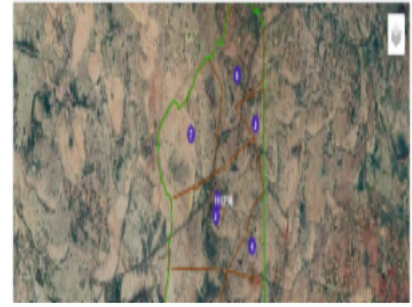

Nazri Naksha

Google Map View