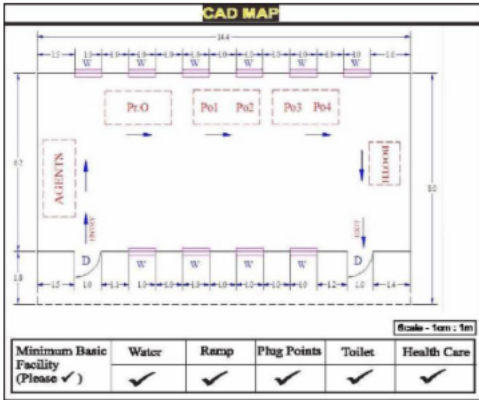

Nazri Naksha

Google Map View

Polling Station Building Front View

Polling Station Front View

Cad View

Key MAP View