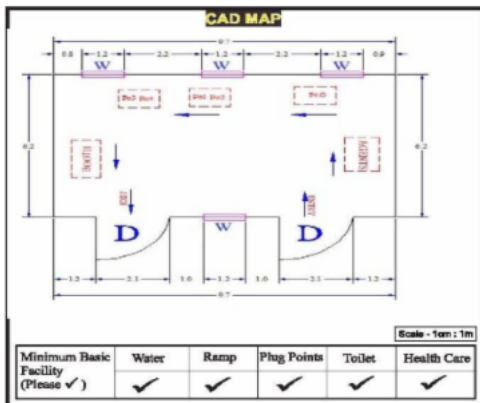

Nazri Naksha

Google Map View

Polling Station Building Front View

Polling Station Front View

Cad View

Key MAP View