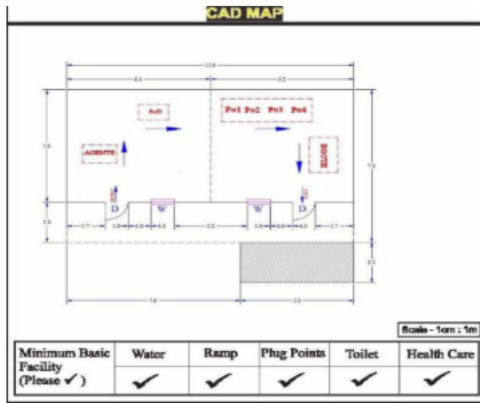

Nazri Naksha

Google Map View

Polling Station Building Front View

Polling Station Front View

Cad View

Key MAP View