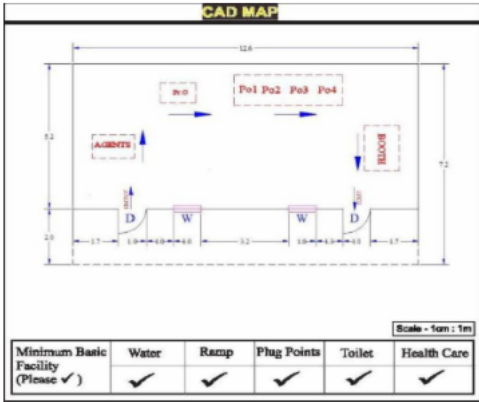

Nazri Naksha

Google Map View

Polling Station Building Front View

Polling Station Front View

Cad View

Key MAP View