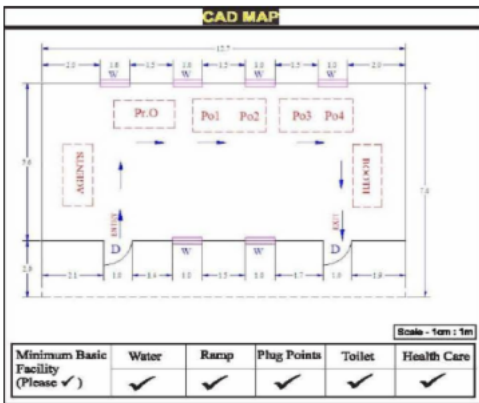

Nazri Naksha

Google Map View

Polling Station Building Front View

Polling Station Front View

Cad View

Key MAP View