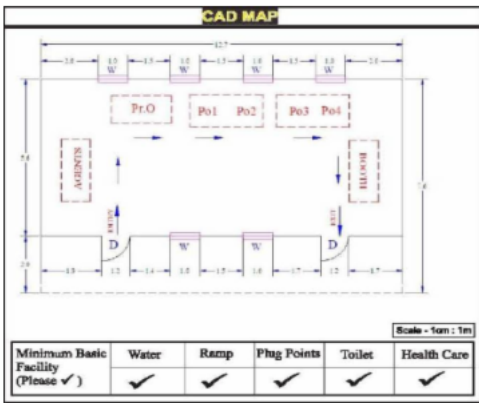

Nazri Naksha

Google Map View

Polling Station Building Front View

Polling Station Front View

Cad View

Key MAP View