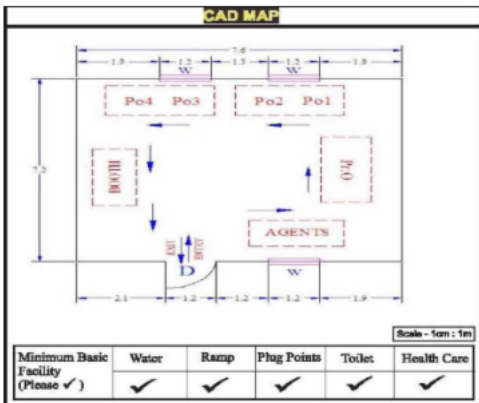

Nazri Naksha

Google Map View

Polling Station Building Front View

Polling Station Front View

Cad View

Key MAP View