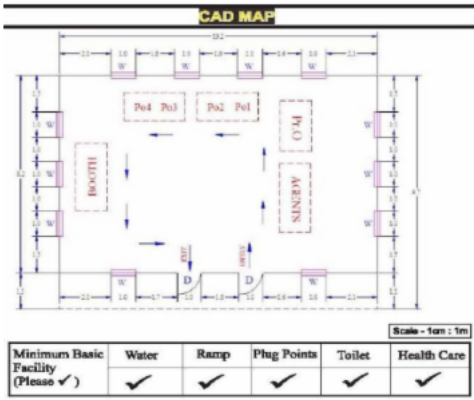

Nazri Naksha

Google Map View

Polling Station Building Front View

Polling Station Front View

Cad View

Key MAP View