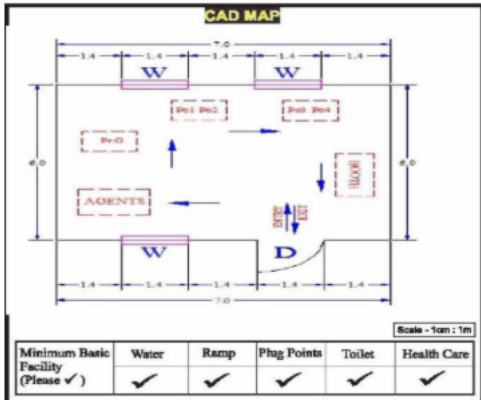

Nazri Naksha

Google Map View

Polling Station Building Front View

Polling Station Front View

Cad View

Key MAP View