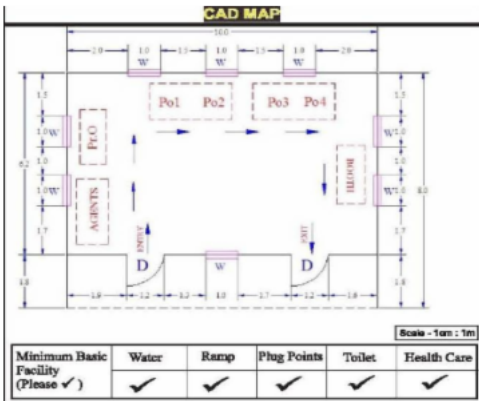

Nazri Naksha

Google Map View

Polling Station Building Front View

Polling Station Front View

Cad View

Key MAP View