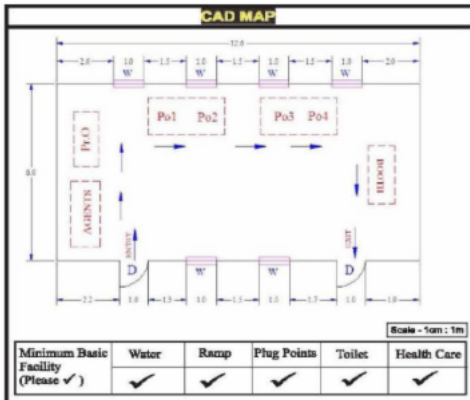

Nazri Naksha

Google Map View

Polling Station Building Front View

Polling Station Front View

Cad View

Key MAP View