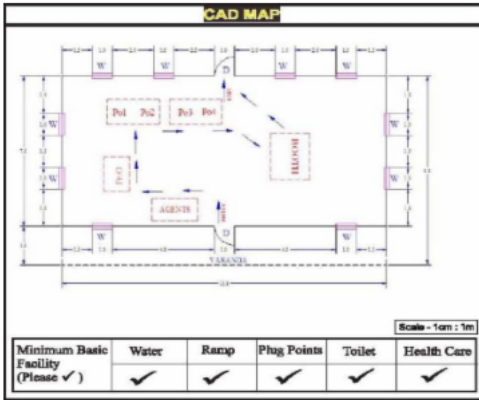

Nazri Naksha

Google Map View

Polling Station Building Front View

Polling Station Front View

Cad View

Key MAP View