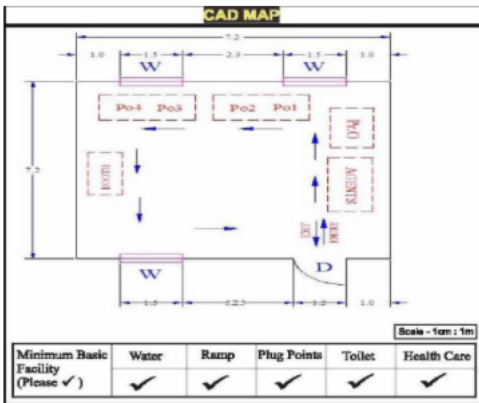

Nazri Naksha

Google Map View

Polling Station Building Front View

Polling Station Front View

Cad View

Key MAP View