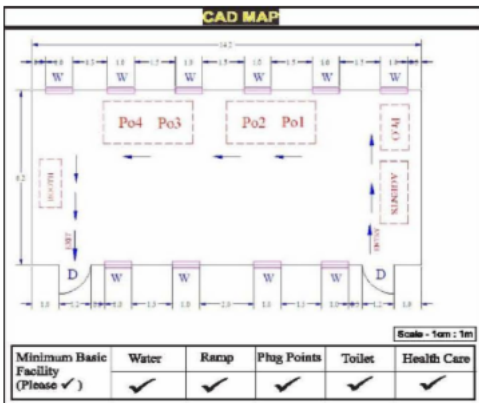

Nazri Naksha

Google Map View

Polling Station Building Front View

Polling Station Front View

Cad View

Key MAP View