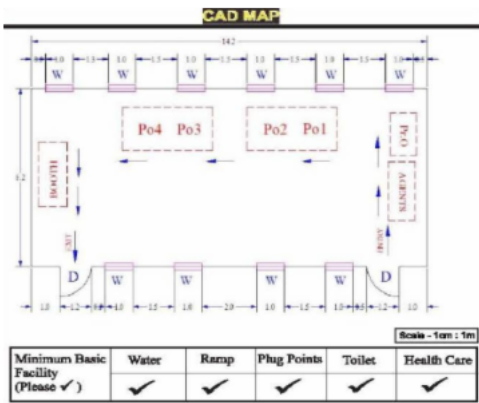

Nazri Naksha

Google Map View

Polling Station Building Front View

Polling Station Front View

Cad View

Key MAP View