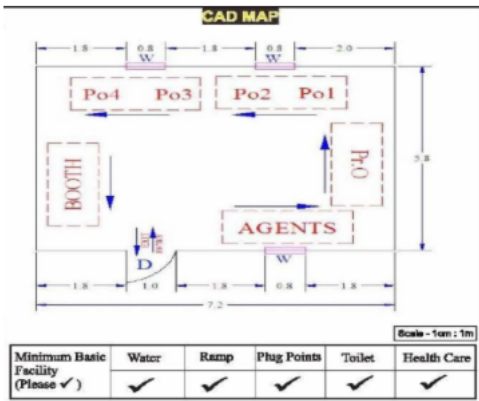

Nazri Naksha

Google Map View

Polling Station Building Front View

Polling Station Front View

Cad View

Key MAP View