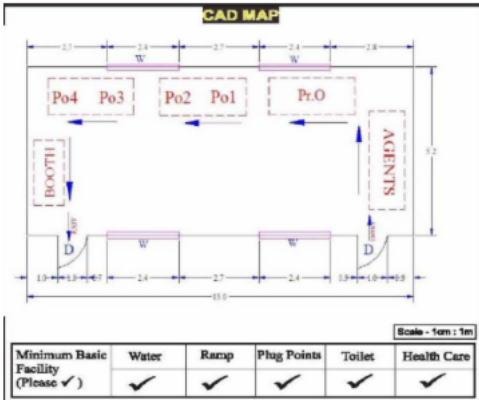

Nazri Naksha

Google Map View

Polling Station Building Front View

Polling Station Front View

Cad View

Key MAP View