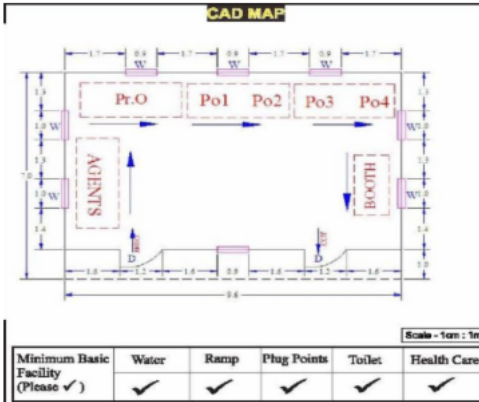

Nazri Naksha

Google Map View

Polling Station Building Front View

Polling Station Front View

Cad View

Key MAP View