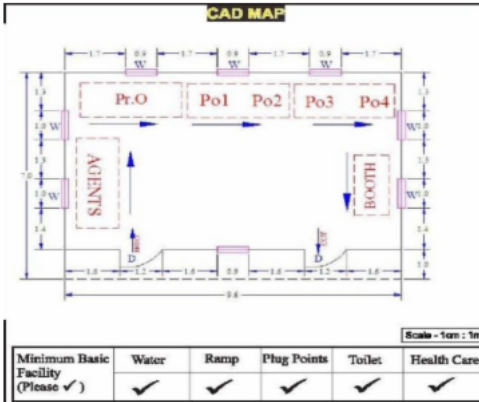

Nazri Naksha

Google Map View

Polling Station Building Front View

Polling Station Front View

Cad View

Key MAP View