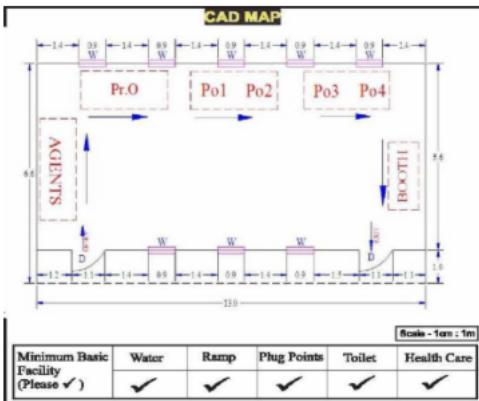

Nazri Naksha

Google Map View

Polling Station Building Front View

Polling Station Front View

Cad View

Key MAP View