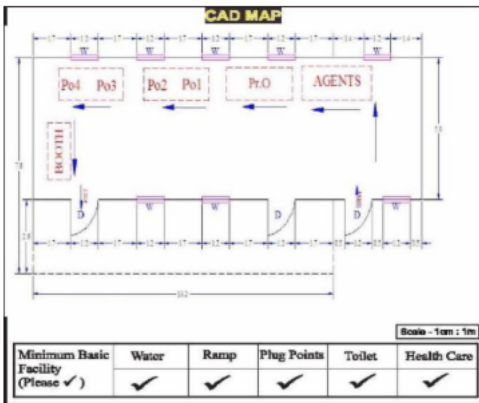

Nazri Naksha

Google Map View

Polling Station Building Front View

Polling Station Front View

Cad View

Key MAP View