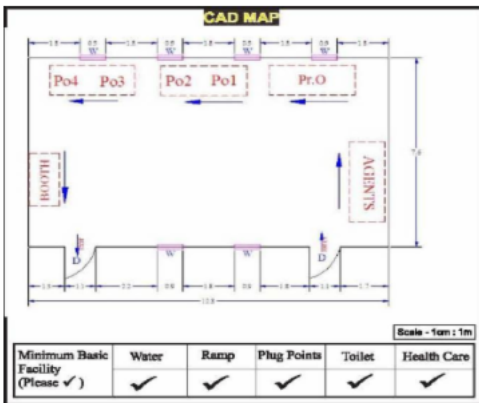

Nazri Naksha

Google Map View

Polling Station Building Front View

Polling Station Front View

Cad View

Key MAP View