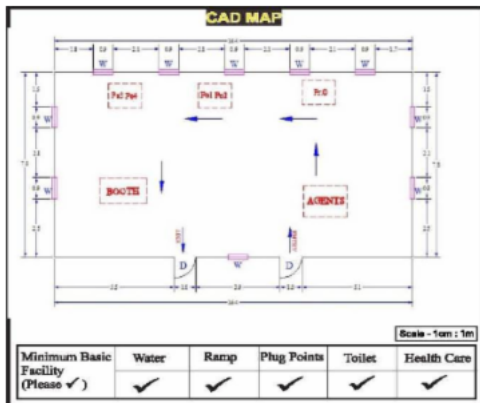

Nazri Naksha

Google Map View

Polling Station Building Front View

Polling Station Front View

Cad View

Key MAP View