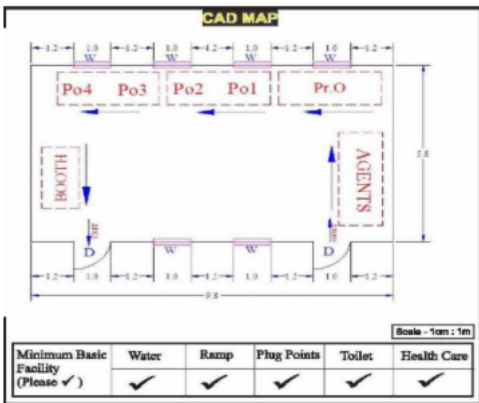

Nazri Naksha

Google Map View

Polling Station Building Front View

Polling Station Front View

Cad View

Key MAP View