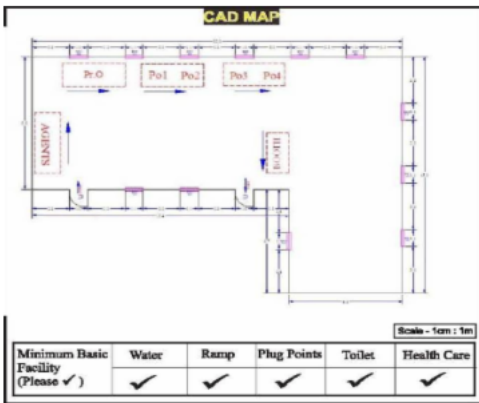

Nazri Naksha

Google Map View

Polling Station Building Front View

Polling Station Front View

Cad View

Key MAP View