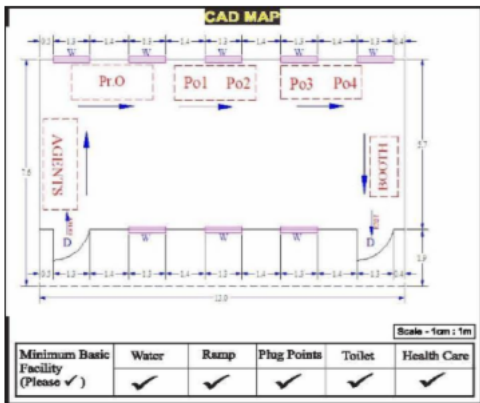

Nazri Naksha

Google Map View

Polling Station Building Front View

Polling Station Front View

Cad View

Key MAP View