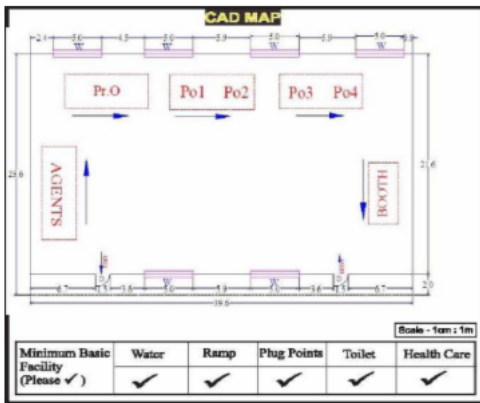

Nazri Naksha

Google Map View

Polling Station Building Front View

Polling Station Front View

Cad View

Key MAP View