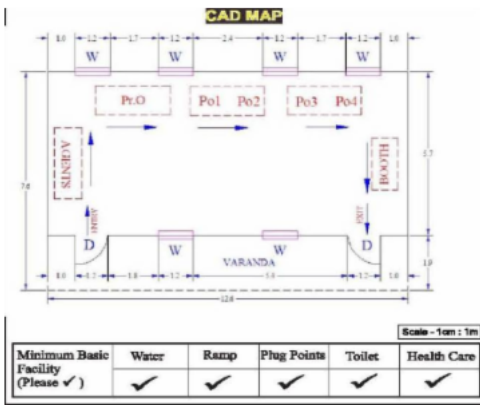

Nazri Naksha

Google Map View

Polling Station Building Front View

Polling Station Front View

Cad View

Key MAP View