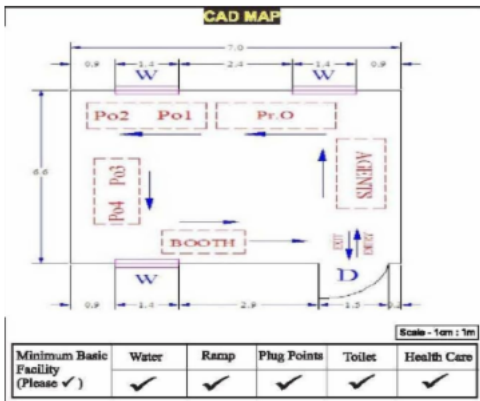

Nazri Naksha

Google Map View

Polling Station Building Front View

Polling Station Front View

Cad View

Key MAP View