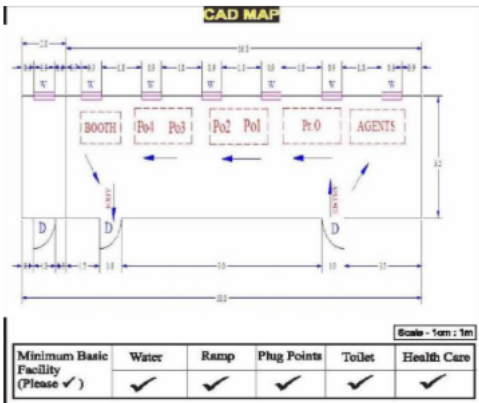

Nazri Naksha

Google Map View

Polling Station Building Front View

Polling Station Front View

Cad View

Key MAP View