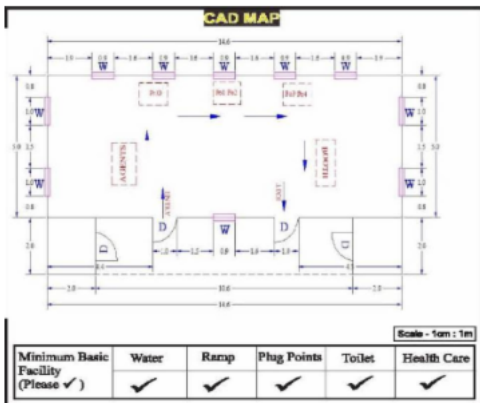

Nazri Naksha

Google Map View

Polling Station Building Front View

Polling Station Front View

Cad View

Key MAP View