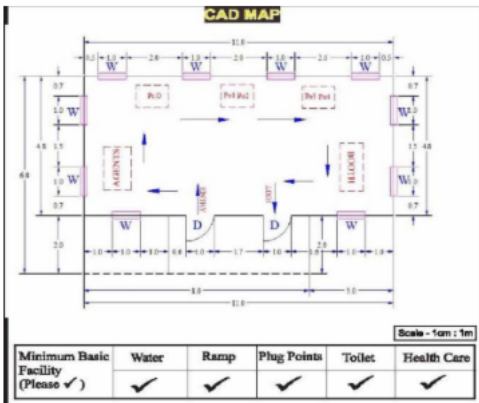

Nazri Naksha

Google Map View

Polling Station Building Front View

Polling Station Front View

Cad View

Key MAP View

- (a) Landmarks
- (b) Road Names
- (c) Traffic Flow