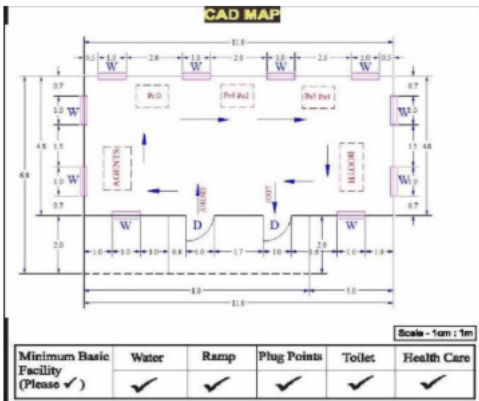

Nazri Naksha

Google Map View

Polling Station Building Front View

Polling Station Front View

Cad View

Key MAP View