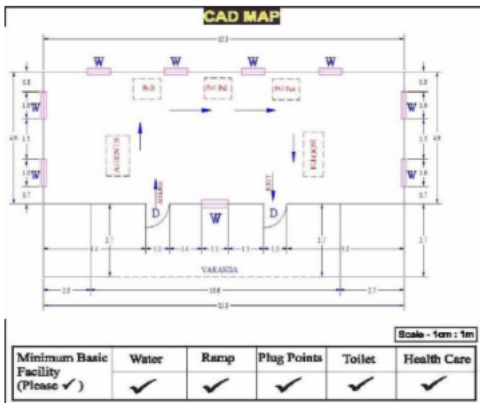

Nazri Naksha

Google Map View

Polling Station Building Front View

Polling Station Front View

Cad View

Key MAP View