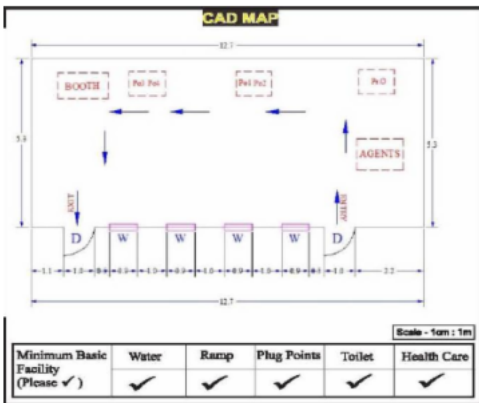

Nazri Naksha

Google Map View

Polling Station Building Front View

Polling Station Front View

Cad View

Key MAP View