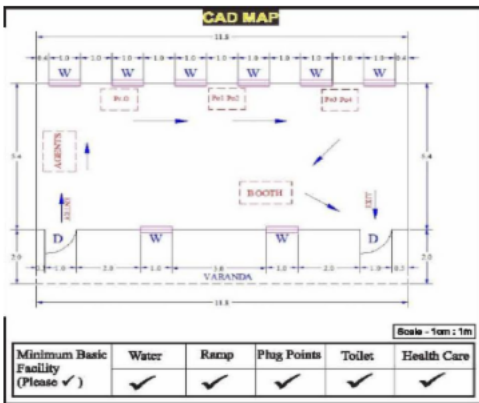

Nazri Naksha

Google Map View

Polling Station Building Front View

Polling Station Front View

Cad View

Key MAP View