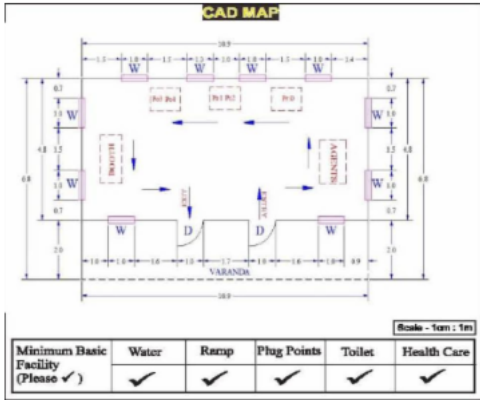

Nazri Naksha

Google Map View

Polling Station Building Front View

Polling Station Front View

Cad View

Key MAP View