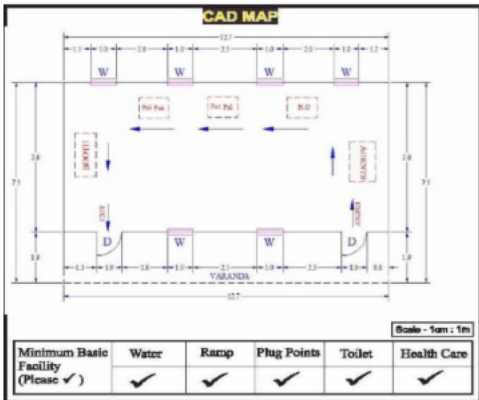

Nazri Naksha

Google Map View

Polling Station Building Front View

Polling Station Front View

Cad View

Key MAP View