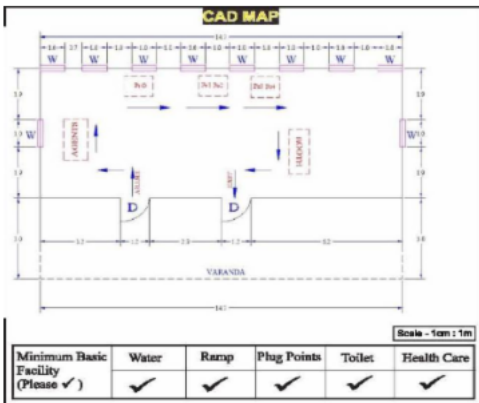

Nazri Naksha

Google Map View

Polling Station Building Front View

Polling Station Front View

Cad View

Key MAP View