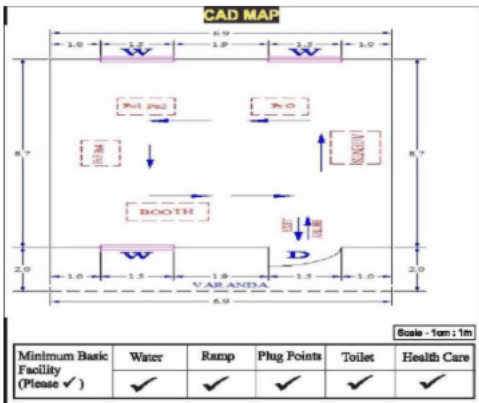

Nazri Naksha

Google Map View

Polling Station Building Front View

Polling Station Front View

Cad View

Key MAP View