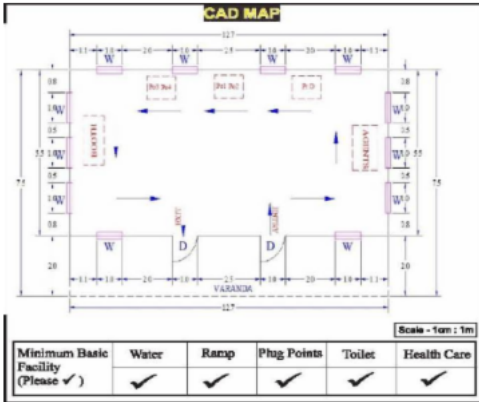

Nazri Naksha

Google Map View

Polling Station Building Front View

Polling Station Front View

Cad View

Key MAP View