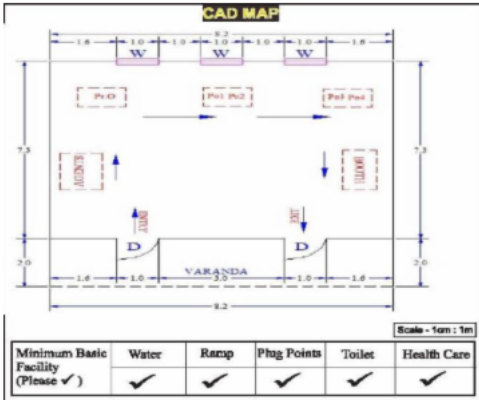

Nazri Naksha

Google Map View

Polling Station Building Front View

Polling Station Front View

Cad View

Key MAP View