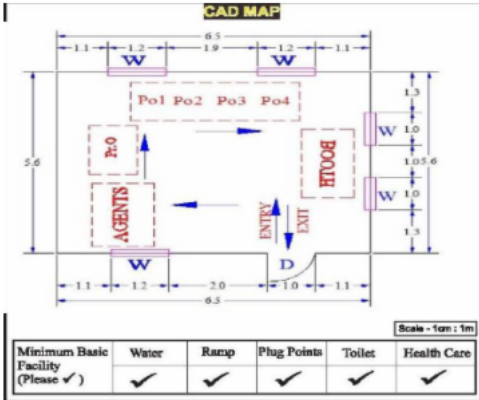

Nazri Naksha

Google Map View

Polling Station Building Front View

Polling Station Front View

Cad View

Key MAP View