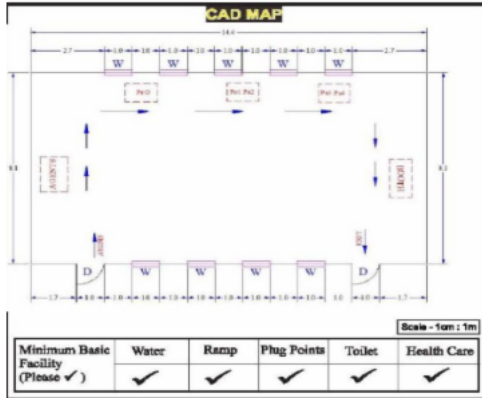

Nazri Naksha

Google Map View

Polling Station Building Front View

Polling Station Front View

Cad View

Key MAP View