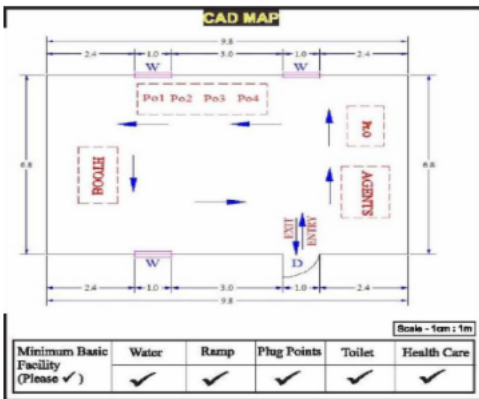

Nazri Naksha

Google Map View

Polling Station Building Front View

Polling Station Front View

Cad View

Key MAP View