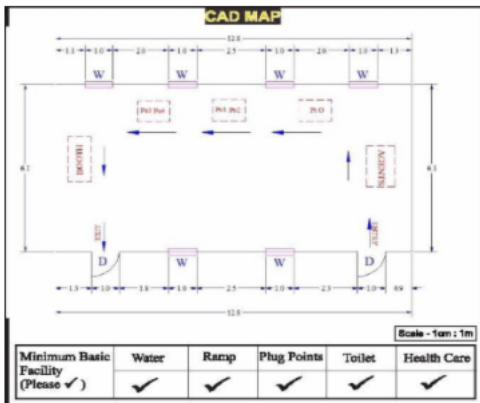

Nazri Naksha

Google Map View

Polling Station Building Front View

Polling Station Front View

Cad View

Key MAP View