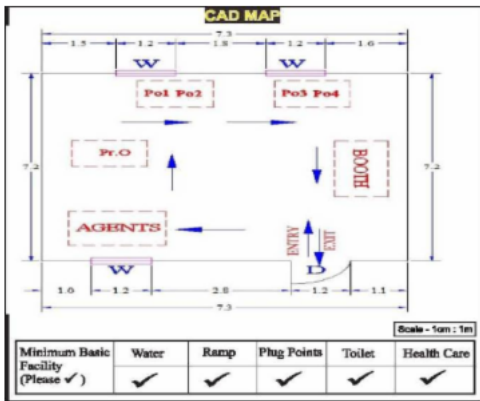

Nazri Naksha

Google Map View

Polling Station Building Front View

Polling Station Front View

Cad View

Key MAP View