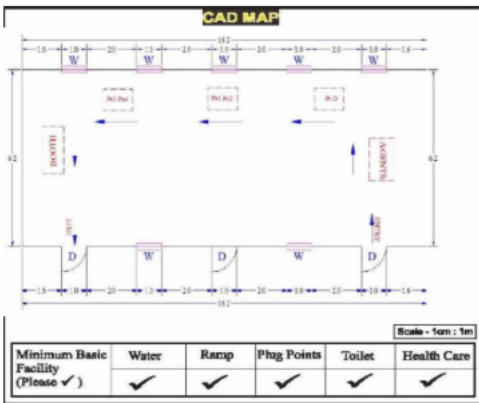

Nazri Naksha

Google Map View

Polling Station Building Front View

Polling Station Front View

Cad View

Key MAP View