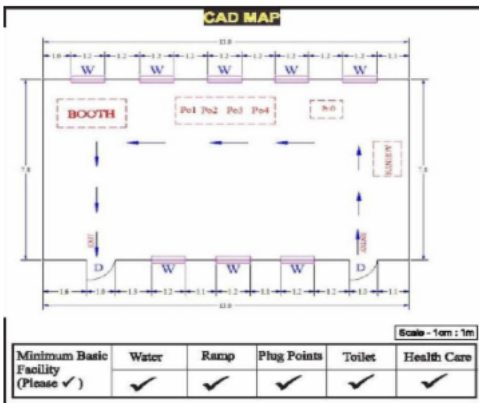

Nazri Naksha

Google Map View

Polling Station Building Front View

Polling Station Front View

Cad View

Key MAP View